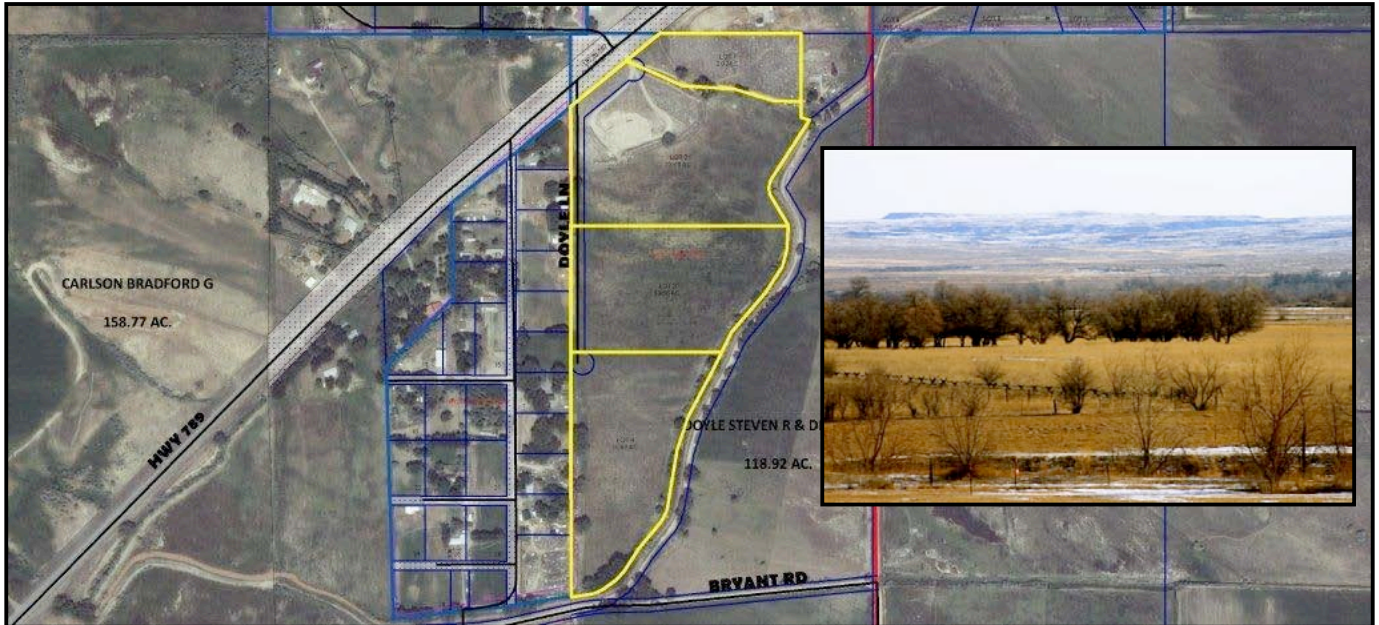

Doyle Subdivision – Riverton, Wyoming

Only 5 Miles North of Riverton!

Lot #1	4.5 Acres	-----	SOLD
Lot #2	12.74 Acres	\$125,000.00	AVAILABLE
Lot #3	10.66 Acres	\$95,000.00	AVAILABLE
Lot #4	10.6 Acres	\$95,000.00	AVAILABLE

3 fantastic lots still available in Doyle Subdivision! This subdivision is horse friendly and covenants allow limited commercial business next to home. Immediate Highway Frontage. 30 Acres of ditch irrigation. Nice views of the Beaver Rim Mountains.